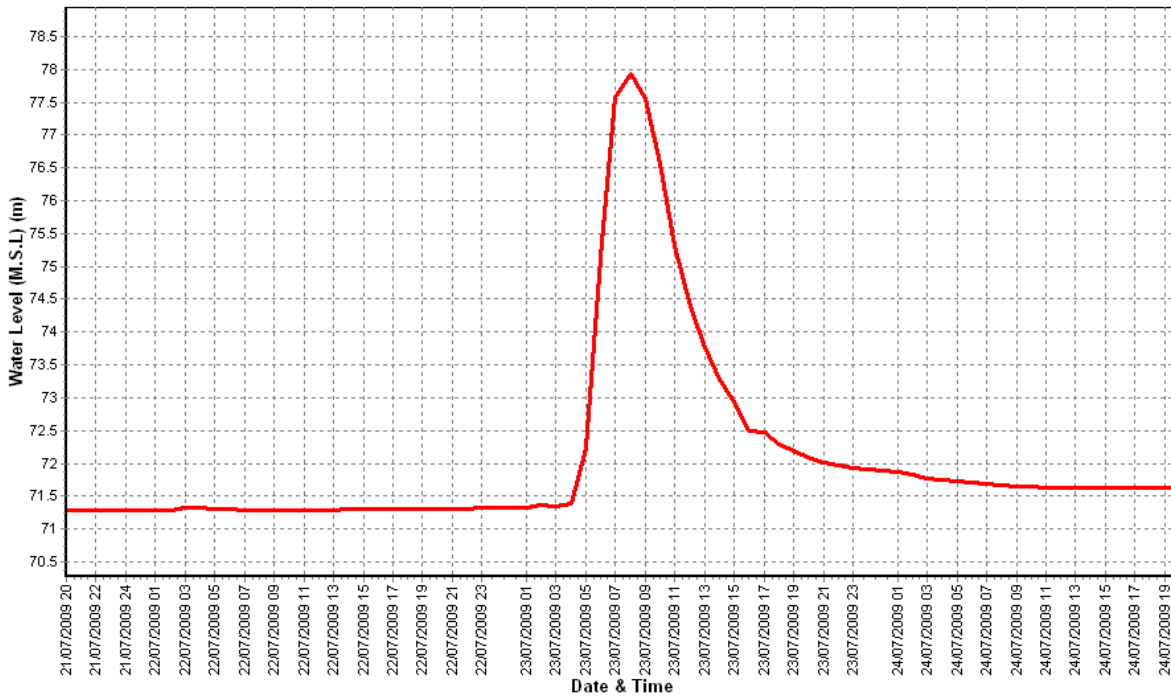

Hydrograph with Discharge Graph of Bhadar River : (Saurashtra)

Hydrograph with Discharge Graph of Machhundri River : (Saurashtra)

Hydrograph with Discharge Graph of Watrak River : (North Gujarat)

**Peak Hydrograph for River Watrak :**

Hydrograph with Discharge Graph of Mazam River : (North Gujarat)

Hydrograph with Discharge Graph of Watrak River : (North Gujarat)