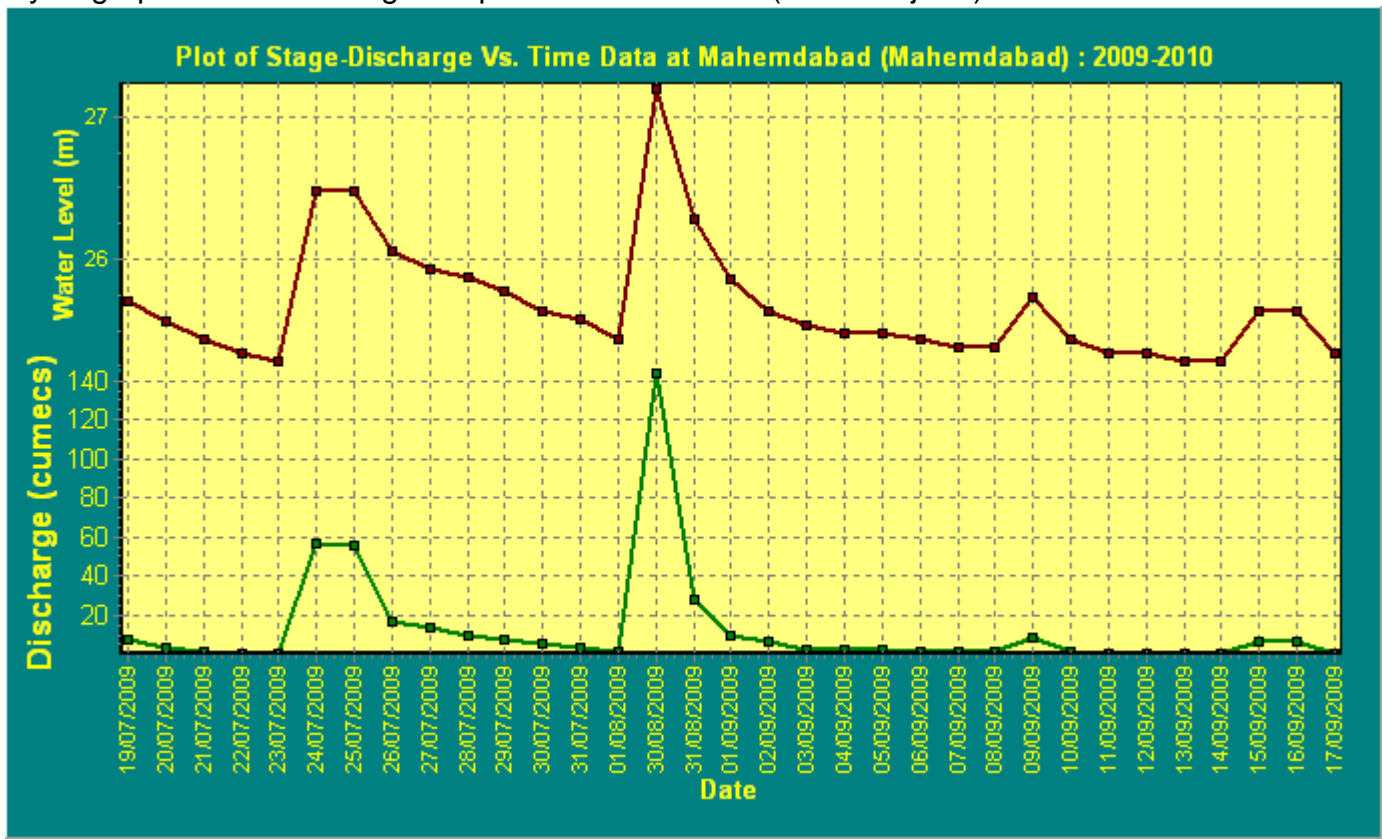

Hydrograph with Discharge Graph of Watrak River : (North Gujarat)