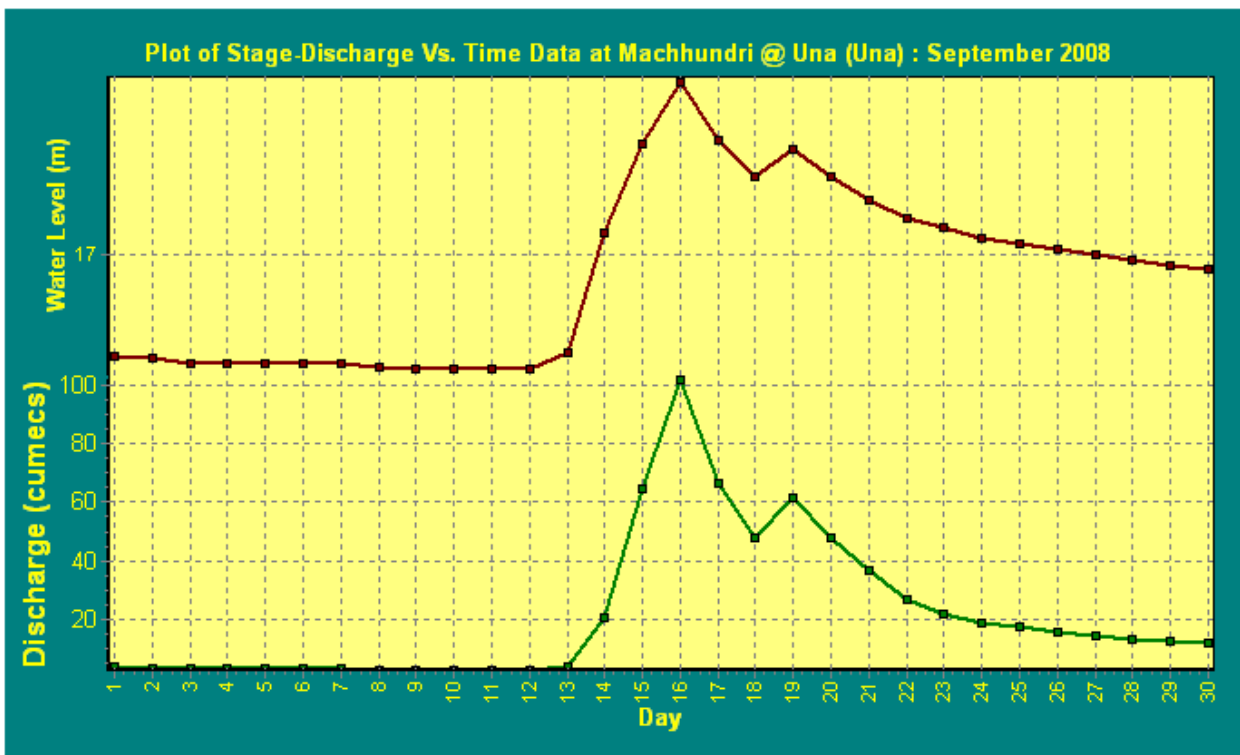

Hydrograph with Discharge Graph of Bhadar River : (Saurashtra)

Hydrograph with Discharge Graph of Machhundri River : (Saurashtra)

Hydrograph with Discharge Graph of Watrak River : (North Gujarat)

**Peak Hydrograph for River Watrak :**