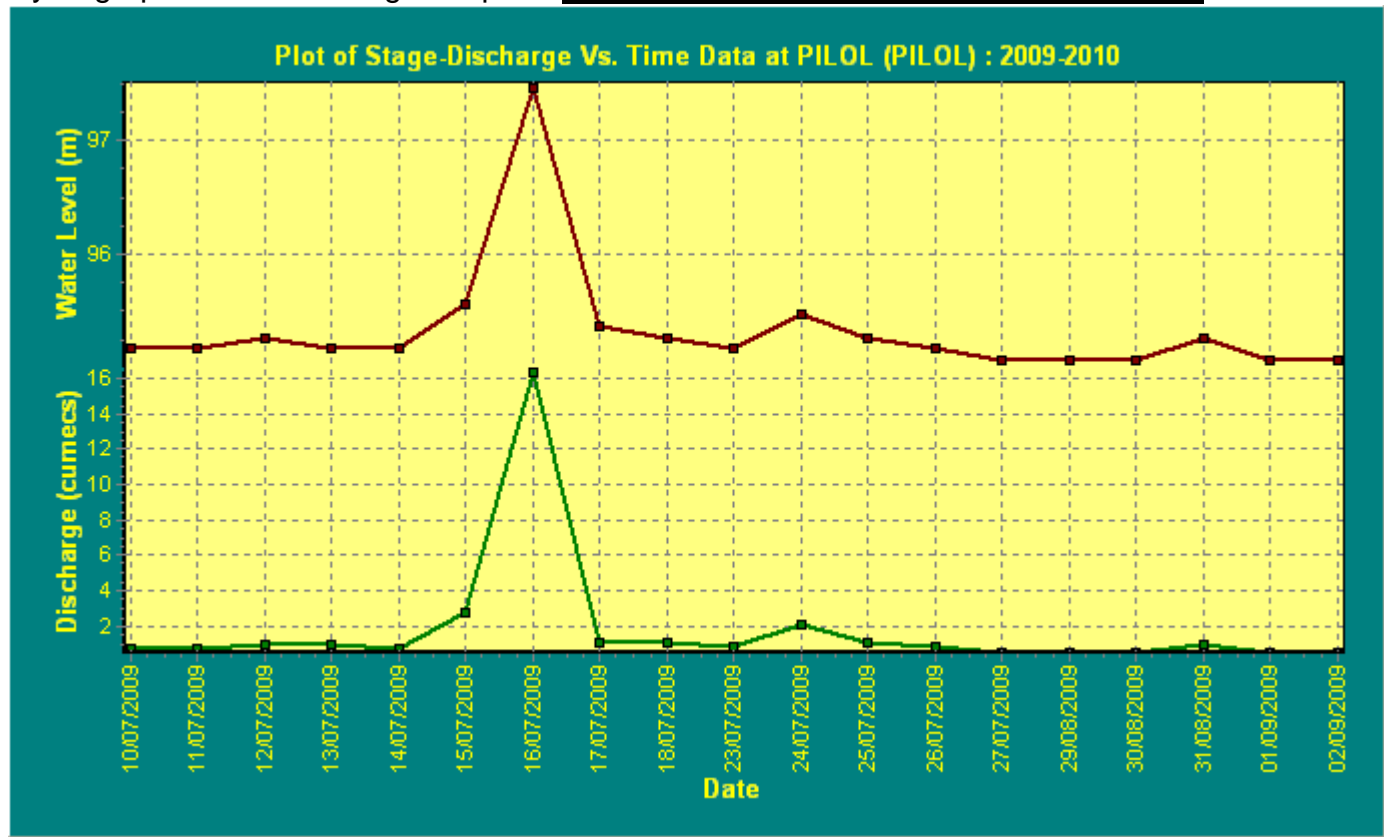

Hydrograph with Discharge Graph of Vishvamitri @ Pilol (Central Gujarat)