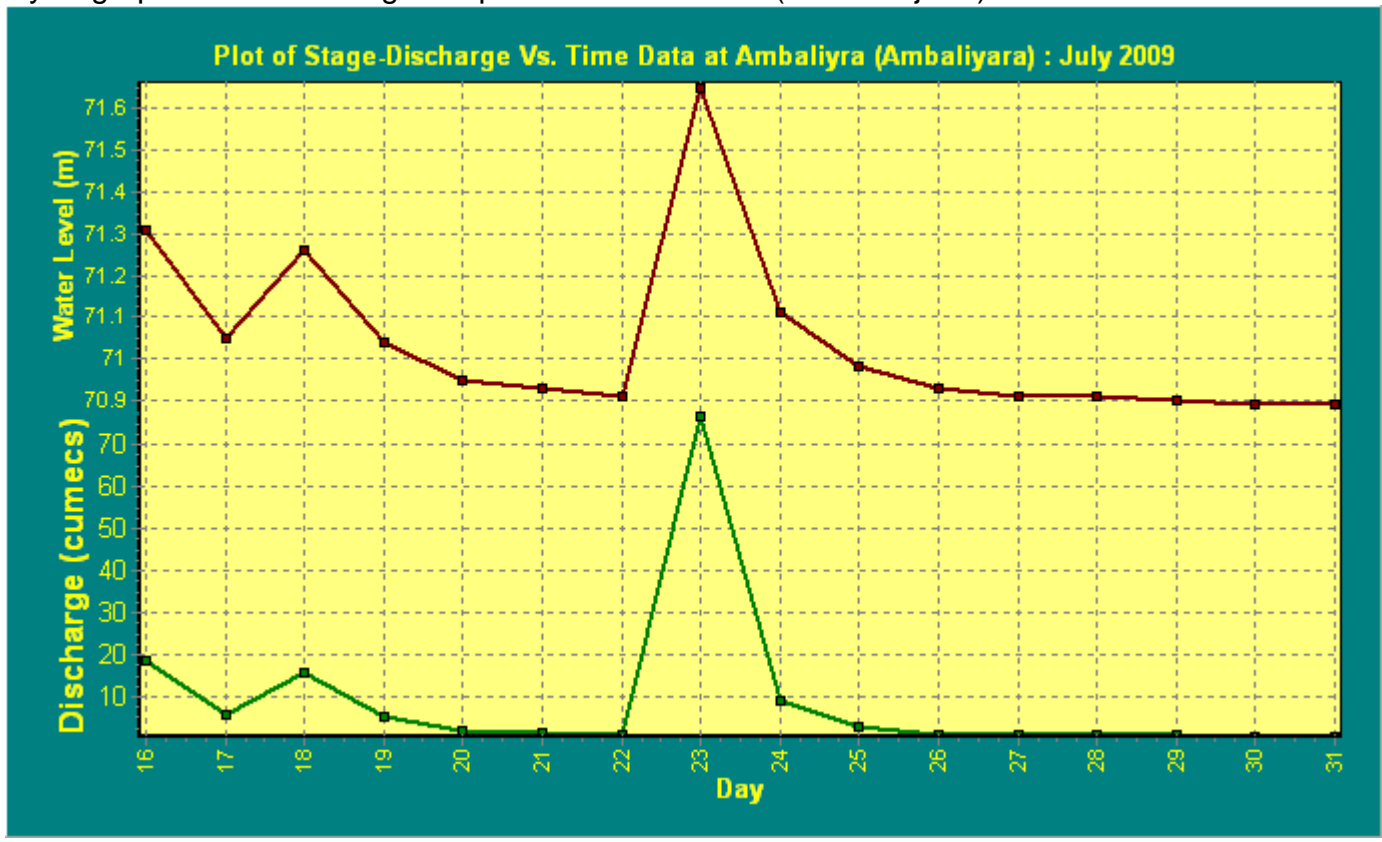

Hydrograph with Discharge Graph of Mazam River : (North Gujarat)