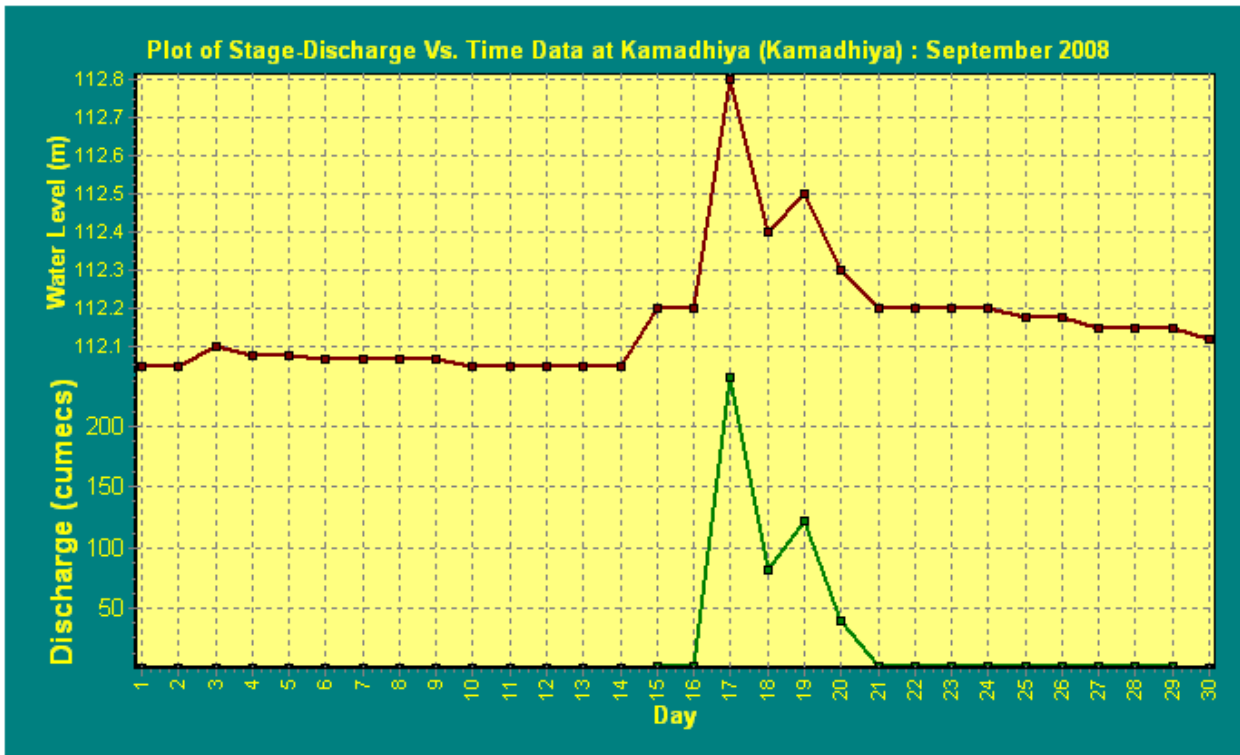

Hydrograph with Discharge Graph of Bhadar River : (Saurashtra)

Hydrograph with Discharge Graph of Machhundri River : (Saurashtra)

Hydrograph with Discharge Graph of Watrak River : (North Gujarat)

**Peak Hydrograph for River Watrak :**