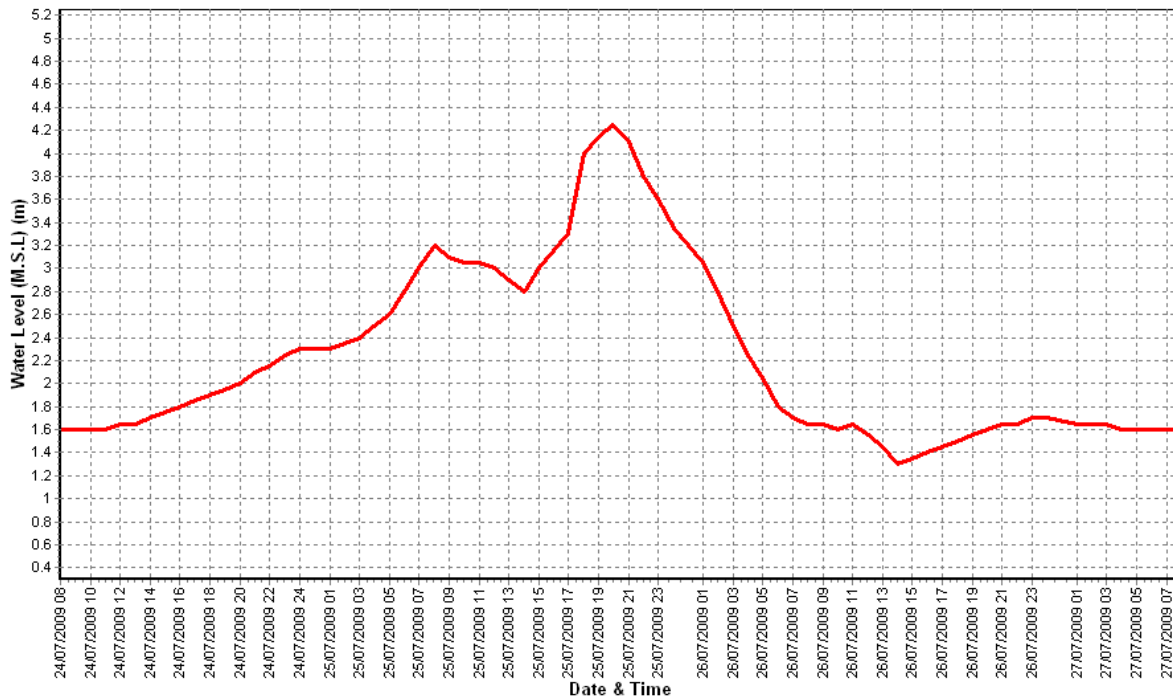

Hydrograph of Mindhola @ Bardoli (South Gujarat)