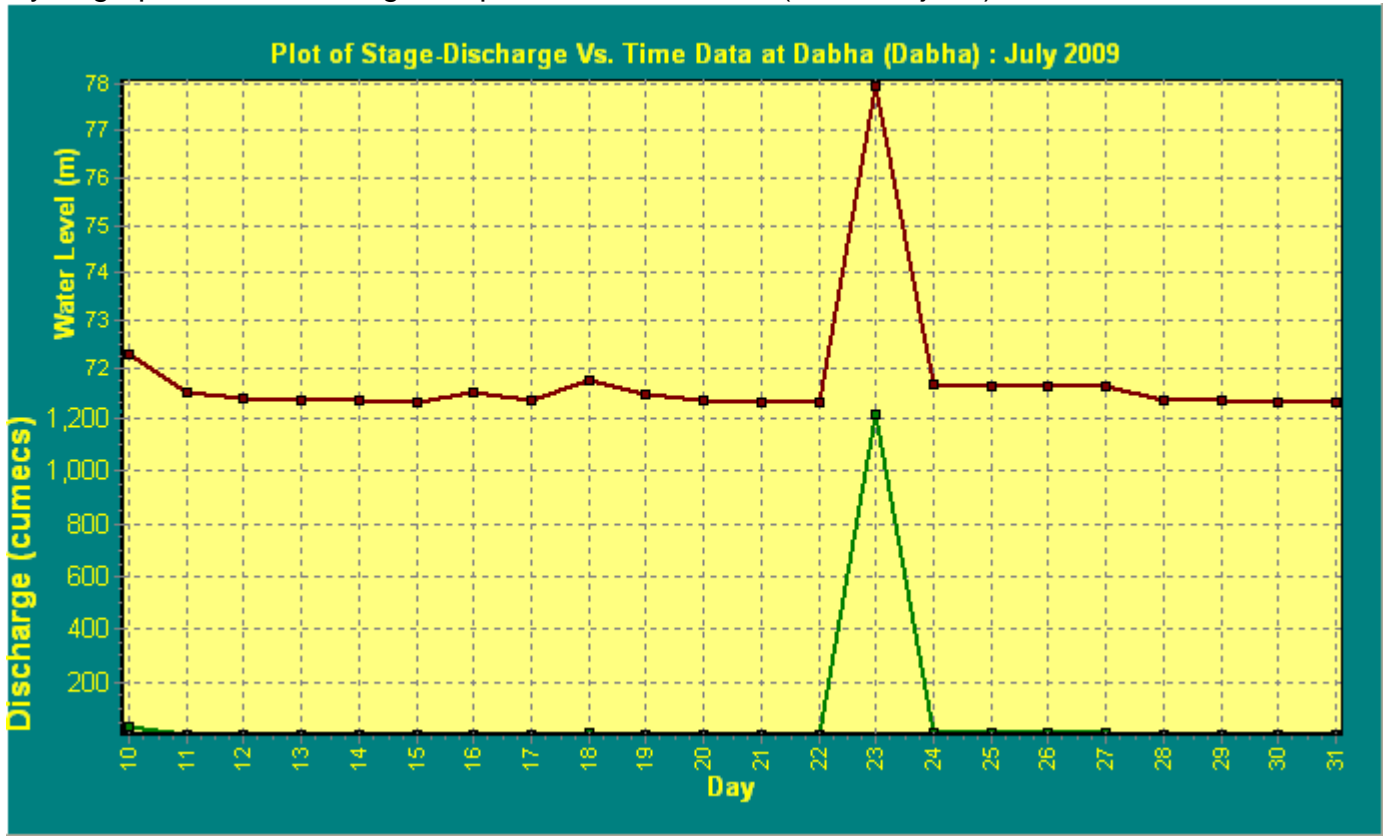

Hydrograph with Discharge Graph of Bhadar River : (Saurashtra)

Hydrograph with Discharge Graph of Machhundri River : (Saurashtra)

Hydrograph with Discharge Graph of Watrak River : (North Gujarat)

**Peak Hydrograph for River Watrak :**