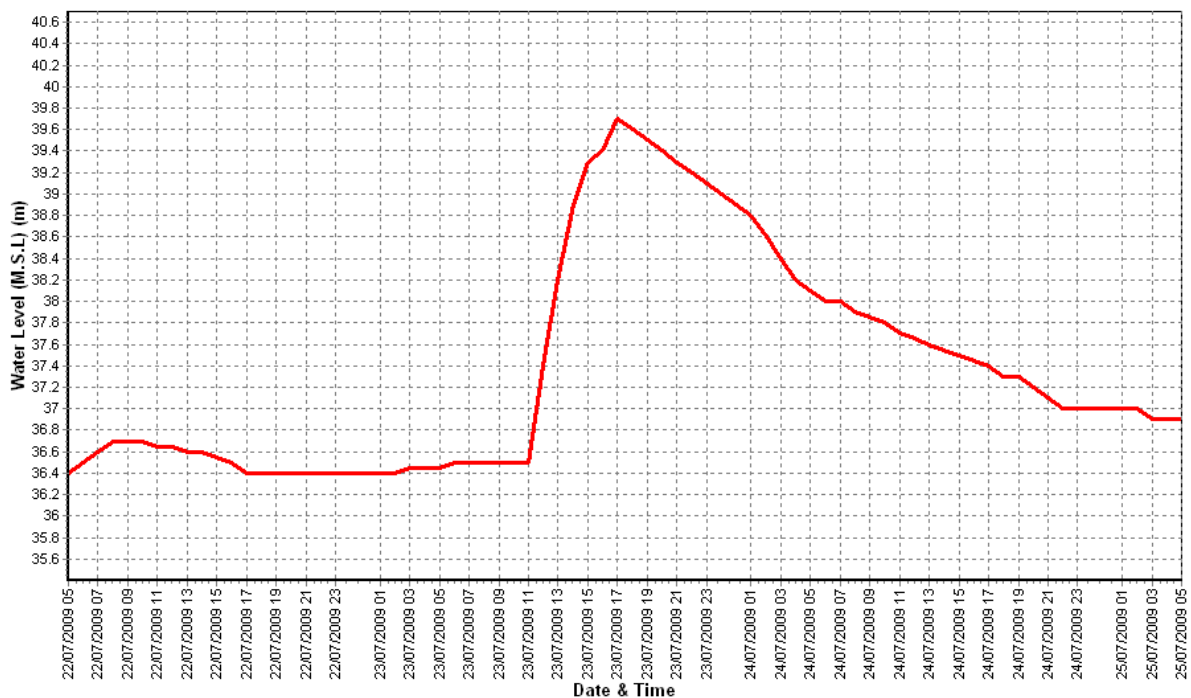

Hydrograph with Discharge Graph of Meshwo River @ Kathalal : (Central Gujarat)