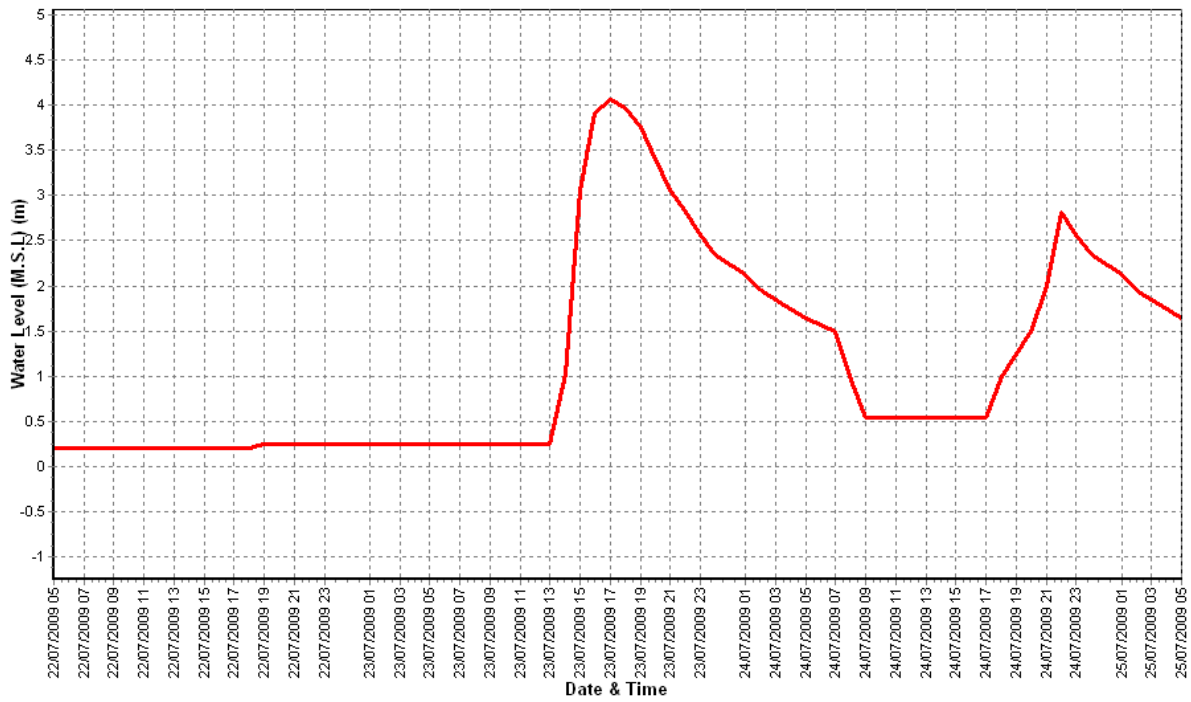

Hydrograph for Watrak River @ Mahemdavad: